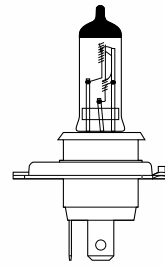

Headlight Globes

H1 12V 100W **H112100B**

H2 12V 55W **H21255B**

H2 12V 100W **H212100B**

H3 12V 100W **H312100B**

H4 12V 60/55W **H41260/55B**

H4* 12V 60/55W **H41260/55P45B**
*P45B Base (Suits Older Vehicles)

H4 12V 100/55W **H412100/55B**

H4 12V 100/80W **H412100/80B**

H4 12V 100/90W **H412100/90B**

H7 12V 55W **H71255B**

H8 12V 35W **H81235B**

H9 12V 65W **H91265B**

H11 12V 55W **H111255B**

HB3 12V 65W **HB31265B**

HB4 12V 55W **HB41255B**

H2

H3

H4