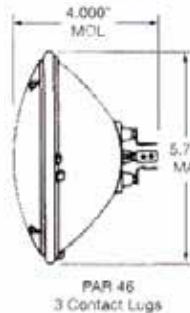

SB5731
SB4402
SSB5731