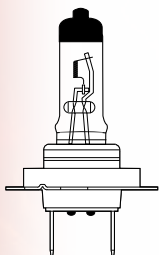

Headlight Globes

H1 12V 100W **H112100B**

H2 12V 55W **H21255B**

H2 12V 100W **H212100B**

H3 12V 100W **H312100B**

H4 12V 60/55W **H41260/55B**

H4* 12V 60/55W **H41260/55P45B**
*P45B Base (Suits Older Vehicles)

H4 12V 100/55W **H412100/55B**

H4 12V 100/80W **H412100/80B**

H4 12V 100/90W **H412100/90B**

H7 12V 55W **H71255B**

H8 12V 35W **H81235B**

H9 12V 65W **H91265B**

H11 12V 55W **H111255B**

HB3 12V 65W **HB31265B**

HB4 12V 55W **HB41255B**

H2

H3

H7