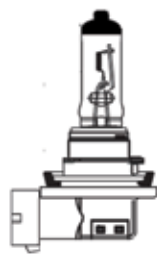

H8

H9

H11

HB3

HB4

Sealed and Semi-Sealed Beams

Sealed Beam

5 3/4" (146mm) High Beam, 2pin Suits Dual Headlight Systems, Incandescent