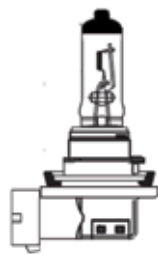

H8

H9

H11

HB3

HB4

Sealed and Semi-Sealed Beams

Sealed Beam

5 3/4" (146mm) High Beam, 2pin Suits Dual Headlight Systems, Incandescent