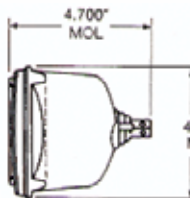

Sealed Beam
 4 $\frac{1}{2}$ " (114mm) 2pin Screw-on
 Terminals, Spotlight
 Incandescent, 100w 12v
 Sealed Beam **SB4509**

Sealed Beam
 5 $\frac{3}{4}$ " (146mm) 2pin
 Push-on, Aircraft Spot
 Incandescent, 100w 12v
 Sealed Beam **SB4537**

Specifications

SB5712
SB4401
SSB5712

SB5731
SB4402
SSB5731

SB7019
SB7019H
SB6024
SSB7019
SSB7019P

SB4651
SB6000
SSB4651

SB4652
SB6001
SSB4652

SB6052
SB6052H
SSB6052

SB4049