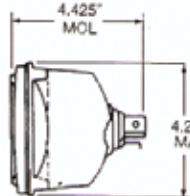

Sealed Beam
 4 $\frac{1}{2}$ " (114mm) 2pin Screw-on
 Terminals, Spotlight
 Incandescent, 100w 12v
 Sealed Beam **SB4509**

Sealed Beam
 5 $\frac{3}{4}$ " (146mm) 2pin
 Push-on, Aircraft Spot
 Incandescent, 100w 12v
 Sealed Beam **SB4537**

Specifications

SB5712
SB4401
SSB5712

SB5731
SB4402
SSB5731

SB7019
SB7019H
SB6024
SSB7019
SSB7019P

SB4651
SB6000
SSB4651

SB4652
SB6001
SSB4652

SB6052
SB6052H
SSB6052

SB4049