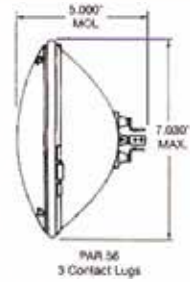

SB7019
SB7019H
SB6024
SSB7019
SSB7019P