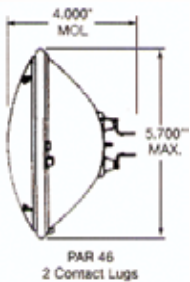

Specifications

SB5712
SB4401
SSB5712