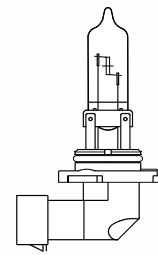

H8

H9

H11

HB3

HB4

Sealed and Semi-Sealed Beams

Sealed Beam

5 3/4" (146mm) High Beam, 2pin Suits Dual Headlight Systems, Incandescent