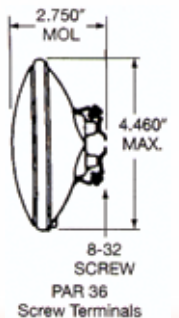

Sealed Beam
 4 $\frac{1}{2}$ " (114mm) 2pin Screw-on
 Terminals, Spotlight
 Incandescent, 100w 12v
 Sealed Beam **SB4509**

Sealed Beam
 5 $\frac{3}{4}$ " (146mm) 2pin
 Push-on, Aircraft Spot
 Incandescent, 100w 12v
 Sealed Beam **SB4537**

Specifications

SB5712
SB4401
SSB5712

SB5731
SB4402
SSB5731

SB7019
SB7019H
SB6024
SSB7019
SSB7019P

SB4651
SB6000
SSB4651

SB4652
SB6001
SSB4652

SB6052
SB6052H
SSB6052

SB4049