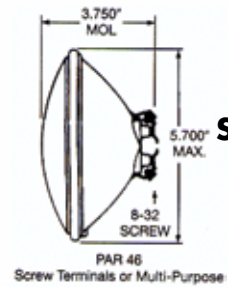

Sealed Beams

Specifications

SB4537

Head Office

Unit 1/195 Jackson Road, Sunnybank Hills QLD 4109

Tel: 1300 306 781 Fax: 1300 306 784

Email: sales@hplunds.com.au