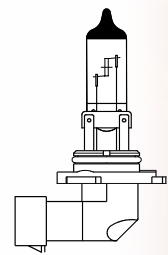

H8

H9

H11

HB3

HB4

Sealed and Semi-Sealed Beams

Sealed Beam

5 3/4" (146mm) High Beam, 2pin Suits Dual Headlight Systems, Incandescent