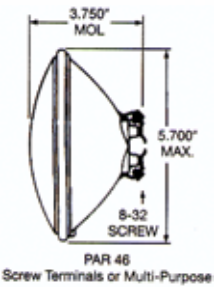

Sealed Beam
 4 $\frac{1}{2}$ " (114mm) 2pin Screw-on
 Terminals, Spotlight
 Incandescent, 100w 12v
 Sealed Beam **SB4509**

Sealed Beam
 5 $\frac{3}{4}$ " (146mm) 2pin
 Push-on, Aircraft Spot
 Incandescent, 100w 12v
 Sealed Beam **SB4537**

Specifications

SB5712
SB4401
SSB5712

SB5731
SB4402
SSB5731

SB7019
SB7019H
SB6024
SSB7019
SSB7019P

SB4651
SB6000
SSB4651

SB4652
SB6001
SSB4652

SB6052
SB6052H
SSB6052

SB4049