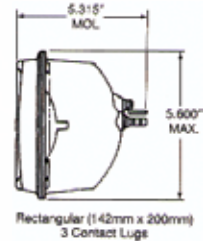

Sealed Beam
 4 $\frac{1}{2}$ " (114mm) 2pin Screw-on
 Terminals, Spotlight
 Incandescent, 100w 12v
 Sealed Beam **SB4509**

Sealed Beam
 5 $\frac{3}{4}$ " (146mm) 2pin
 Push-on, Aircraft Spot
 Incandescent, 100w 12v
 Sealed Beam **SB4537**

Specifications

SB5712
SB4401
SSB5712

SB5731
SB4402
SSB5731

SB7019
SB7019H
SB6024
SSB7019
SSB7019P

SB4651
SB6000
SSB4651

SB4652
SB6001
SSB4652

SB6052
SB6052H
SSB6052

SB4049