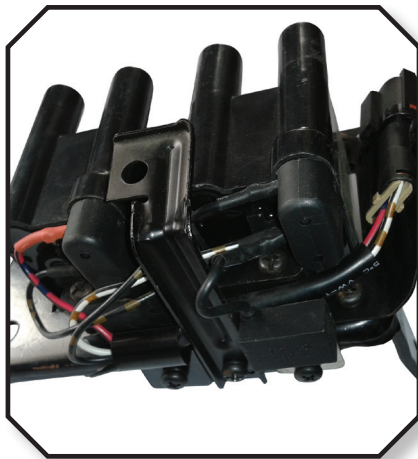

Disclaimer

Whilst every care has been taken in compiling this catalogue we do not warrant the accuracy of, or completeness of any information contained in this catalogue.

We will not except any responsibility for damages arising from incorrect or unsuitable parts being fitted to any vehicle, it is the onus and responsibility of the purchaser to satisfy itself as to the suitability of any parts prior to purchase.

Any warranties and representations in this catalogue for products or services that you purchase or use will be subjected to the agreed terms and conditions for such product or service.