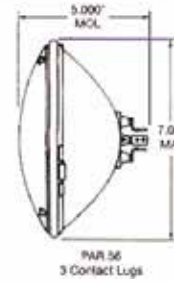

SB7019
SB7019R
SB7019H
SB6024
SSB7019