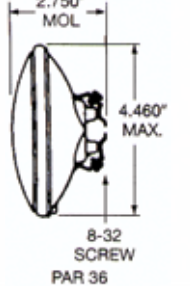

Sealed Beams

Specifications

SB4509

QLD / SA / NT

Unit 1/195 Jackson Road, Sunnybank Hills QLD 4109
Tel: 1300 306 781 Fax: 1300 306 784

NSW / VIC / TAS

2/6 Turbo Rd, Kings Park NSW 2148
Tel: 1300 306 781 Fax: 1300 306 784

Email: sales@hplunds.com.au