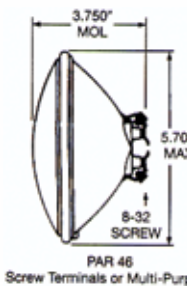

Sealed Beams

Specifications

SB4537

QLD / SA / NT

Unit 1/195 Jackson Road, Sunnybank Hills QLD 4109
Tel: 1300 306 781 Fax: 1300 306 784

NSW / VIC / TAS

2/6 Turbo Rd, Kings Park NSW 2148
Tel: 1300 306 781 Fax: 1300 306 784

Email: sales@hplunds.com.au