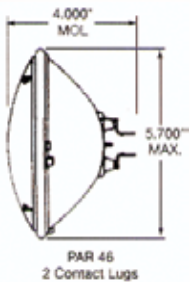

Specifications

SB5712
SB4401
SSB5712