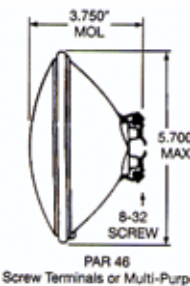

Sealed Beams

Specifications

SB4049

QLD / SA / NT

Unit 1/195 Jackson Road, Sunnybank Hills QLD 4109
Tel: 1300 306 781 Fax: 1300 306 784

NSW / VIC / TAS

2/6 Turbo Rd, Kings Park NSW 2148
Tel: 1300 306 781 Fax: 1300 306 784

Email: sales@hplunds.com.au