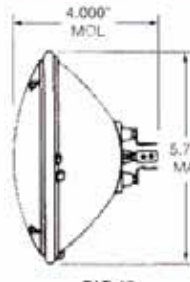

SB5731
SB4402
SSB5731